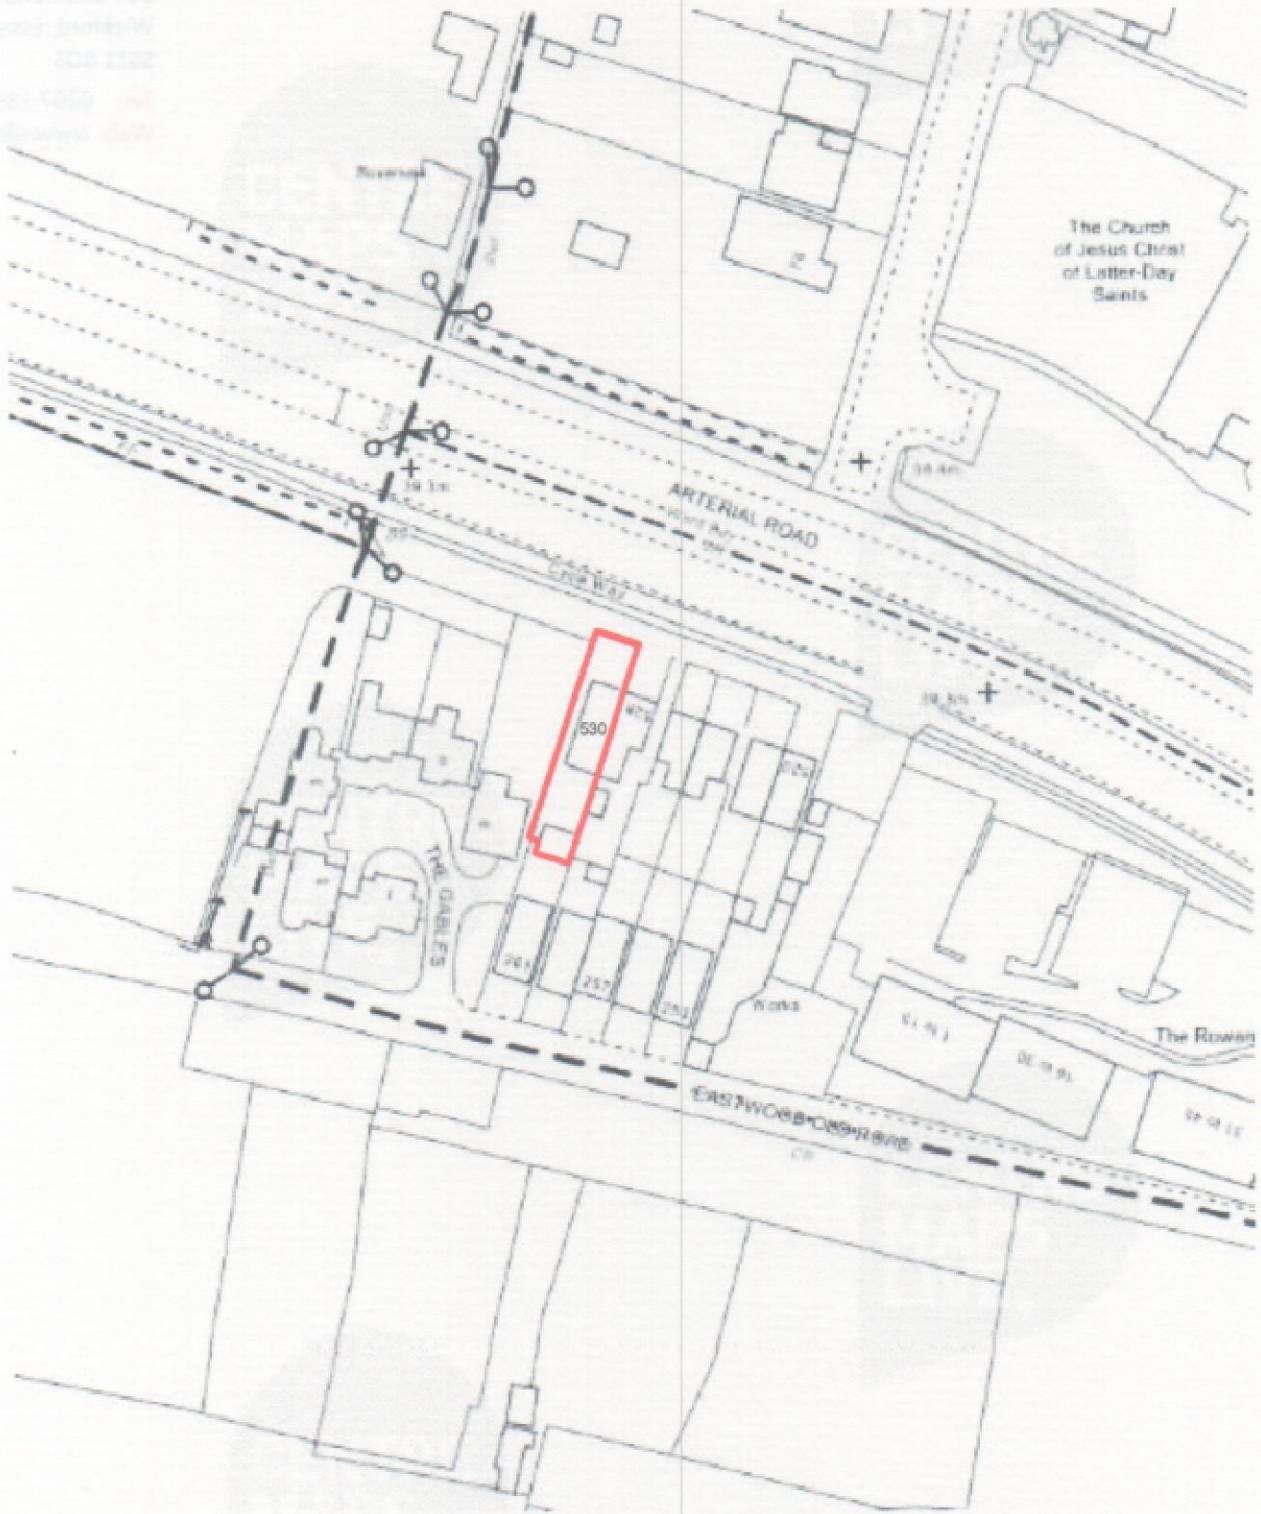

Unit 7, London House
124 Colchester Road
Wickford, Essex
SS12 1JZ
Tel: 0201 481 4811
Web: www.211risk.com

Site Location 1:1250

530 Arterial Road
Leigh on sea
Essex
SS9 4DT